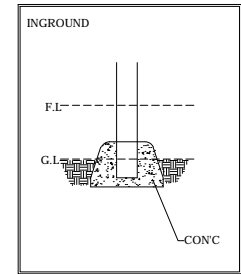

THEME PLAY

Model Name: **EVN-PA005**

PLAN LAYOUT

FOOTING LAYOUT

Scale : NTS

Scale : NTS

TYPICAL FOOTING DETAILS

ELEVATION - FRONT

ELEVATION - RIGHT

Specification
Product Category : PA Natural Village
Model Name : EVN-PA005
Standards: AS4685 Parts1-6 & 11 - 2014
Scale: 1:50 @ A4

Summary:

- Play structure size : 1.4m x 0.5m
- Approx. soft fall area : 13.1m²
- Approx. soft fall size : 4.4m x 3.5m
- Accommodates : 1 to 3 children
- Overall height : 0.9m
- Free height of fall : 0.9m