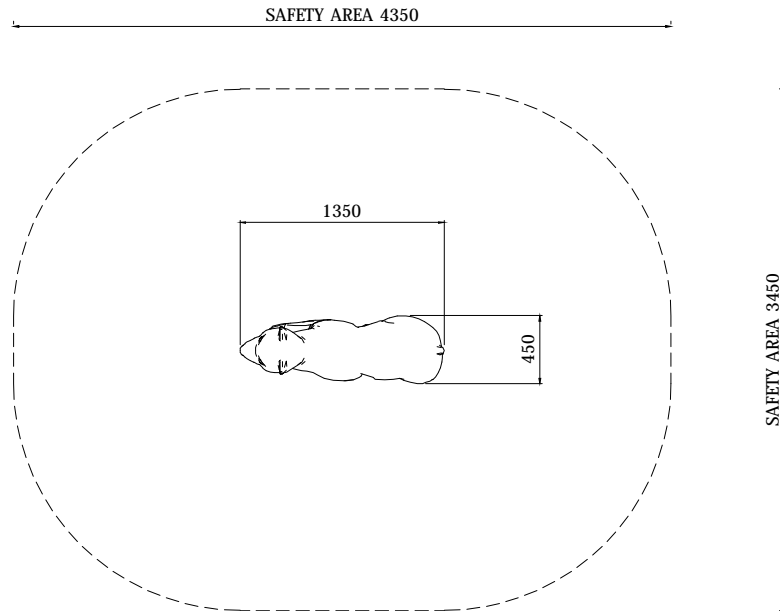

THEME PLAY

Model Name: **EVN-PA005**

PLAN LAYOUT

FOOTING LAYOUT

Scale : NTS

Scale : NTS

TYPICAL FOOTING DETAILS

ELEVATION - FRONT

ELEVATION - RIGHT

Specification
Product Category : PA Natural Village
Model Name : EVN-PA005
Standards: AS4685 Parts1-6 & 11 - 2014
Scale: 1:50 @ A4

Summary:

- Play structure size : 1.4m x 0.5m
- Approx. soft fall area : 13.1m²
- Approx. soft fall size : 4.4m x 3.5m
- Accommodates : 1 to 3 children
- Overall height : 0.9m
- Free height of fall : 0.9m