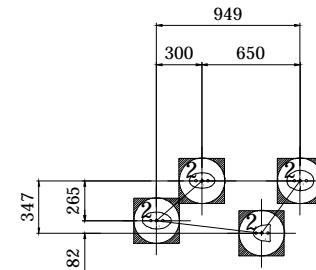

THEME PLAY

Model Name: **EVN-PA005**

PLAN LAYOUT

FOOTING LAYOUT

Scale : NTS

Scale : NTS

TYPICAL FOOTING DETAILS

ELEVATION - FRONT

ELEVATION - RIGHT

Specification
Product Category : PA Natural Village
Model Name : EVN-PA005
Standards: AS4685 Parts1-6 & 11 - 2014
Scale: 1:50 @ A4

Summary:

- Play structure size : 1.4m x 0.5m
- Approx. soft fall area : 13.1m²
- Approx. soft fall size : 4.4m x 3.5m
- Accommodates : 1 to 3 children
- Overall height : 0.9m
- Free height of fall : 0.9m