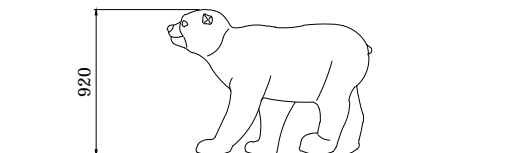

THEME PLAY

Model Name: **EVN-PA005**

PLAN LAYOUT

FOOTING LAYOUT

Scale : NTS

Scale : NTS

TYPICAL FOOTING DETAILS

ELEVATION - FRONT

ELEVATION - RIGHT

Specification
Product Category : PA Natural Village
Model Name : EVN-PA005
Standards: AS4685 Parts1-6 & 11 - 2014
Scale: 1:50 @ A4

Summary:

- Play structure size : 1.4m x 0.5m
- Approx. soft fall area : 13.1m²
- Approx. soft fall size : 4.4m x 3.5m
- Accommodates : 1 to 3 children
- Overall height : 0.9m
- Free height of fall : 0.9m