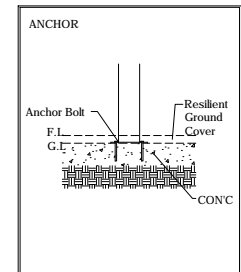

THEME PLAY

Model Name: **EVN-PA005**

PLAN LAYOUT

FOOTING LAYOUT

Scale : NTS

Scale : NTS

TYPICAL FOOTING DETAILS

ELEVATION - FRONT

ELEVATION - RIGHT

Specification
Product Category : PA Natural Village
Model Name : EVN-PA005
Standards: AS4685 Parts1-6 & 11 - 2014
Scale: 1:50 @ A4

Summary:

- Play structure size : 1.4m x 0.5m
- Approx. soft fall area : 13.1m²
- Approx. soft fall size : 4.4m x 3.5m
- Accommodates : 1 to 3 children
- Overall height : 0.9m
- Free height of fall : 0.9m