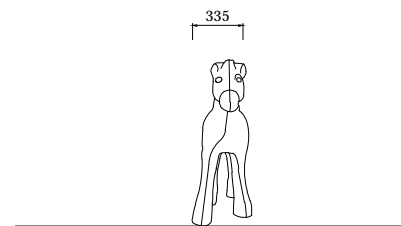

THEME PLAY

Model Name: **UL-PN006**

PLAN LAYOUT

FOOTING LAYOUT

Scale : NTS

Scale : NTS

TYPICAL FOOTING DETAILS

ELEVATION - FRONT

ELEVATION - RIGHT

Specification

Product Category : PA Natural Village

Model Name : EVN-PA006

Standards: AS4685 Parts1-6 & 11 - 2014

Scale: 1:50 @ A4

Summary:

- Play structure size : 1.4m x 0.5m
- Approx. soft fall area : 13.1m²
- Approx. soft fall size : 4.4m x 3.5m
- Accommodates : 1 to 3 children
- Overall height : 0.9m
- Free height of fall : 0.9m