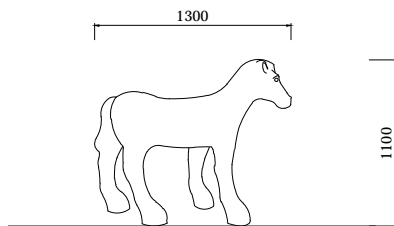

THEME PLAY

Model Name: **UL-PN006**

PLAN LAYOUT

FOOTING LAYOUT

Scale : NTS

Scale : NTS

TYPICAL FOOTING DETAILS

ELEVATION - FRONT

ELEVATION - RIGHT

Specification

Product Category : PA Natural Village

Model Name : EVN-PA006

Standards: AS4685 Parts1-6 & 11 - 2014

Scale: 1:50 @ A4

Summary:

- Play structure size : 1.4m x 0.5m
- Approx. soft fall area : 13.1m²
- Approx. soft fall size : 4.4m x 3.5m
- Accommodates : 1 to 3 children
- Overall height : 0.9m
- Free height of fall : 0.9m