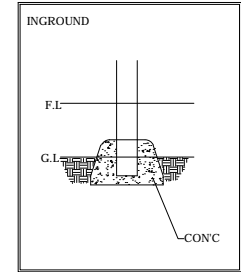

THEME PLAY

Model Name: **UL-PN006**

PLAN LAYOUT

FOOTING LAYOUT

Scale : NTS

Scale : NTS

TYPICAL FOOTING DETAILS

ELEVATION - FRONT

ELEVATION - RIGHT

Specification

Product Category : PA Natural Village

Model Name : EVN-PA006

Standards: AS4685 Parts1-6 & 11 - 2014

Scale: 1:50 @ A4

Summary:

- Play structure size : 1.4m x 0.5m
- Approx. soft fall area : 13.1m²
- Approx. soft fall size : 4.4m x 3.5m
- Accommodates : 1 to 3 children
- Overall height : 0.9m
- Free height of fall : 0.9m