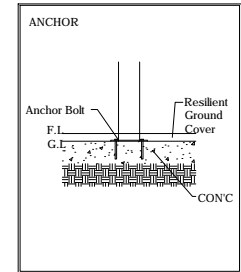

Scale : NTS

TYPICAL FOOTING DETAILS