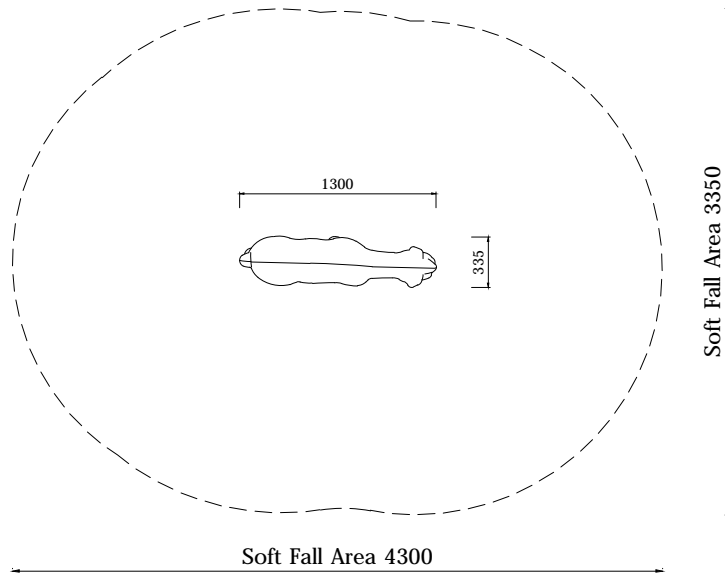

THEME PLAY

Model Name: **UL-PN006**

PLAN LAYOUT

FOOTING LAYOUT

Scale : NTS

Scale : NTS

TYPICAL FOOTING DETAILS

ELEVATION - FRONT

ELEVATION - RIGHT

Specification

Product Category : PA Natural Village

Model Name : EVN-PA006

Standards: AS4685 Parts1-6 & 11 - 2014

Scale: 1:50 @ A4

Summary:

- Play structure size : 1.4m x 0.5m
- Approx. soft fall area : 13.1m²
- Approx. soft fall size : 4.4m x 3.5m
- Accommodates : 1 to 3 children
- Overall height : 0.9m
- Free height of fall : 0.9m