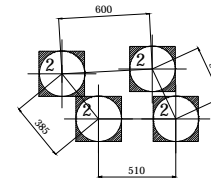

THEME PLAY

Model Name: **UL-PN006**

PLAN LAYOUT

FOOTING LAYOUT

Scale : NTS

Scale : NTS

TYPICAL FOOTING DETAILS

ELEVATION - FRONT

ELEVATION - RIGHT

Specification

Product Category : PA Natural Village

Model Name : EVN-PA006

Standards: AS4685 Parts1-6 & 11 - 2014

Scale: 1:50 @ A4

Summary:

- Play structure size : 1.4m x 0.5m
- Approx. soft fall area : 13.1m²
- Approx. soft fall size : 4.4m x 3.5m
- Accommodates : 1 to 3 children
- Overall height : 0.9m
- Free height of fall : 0.9m